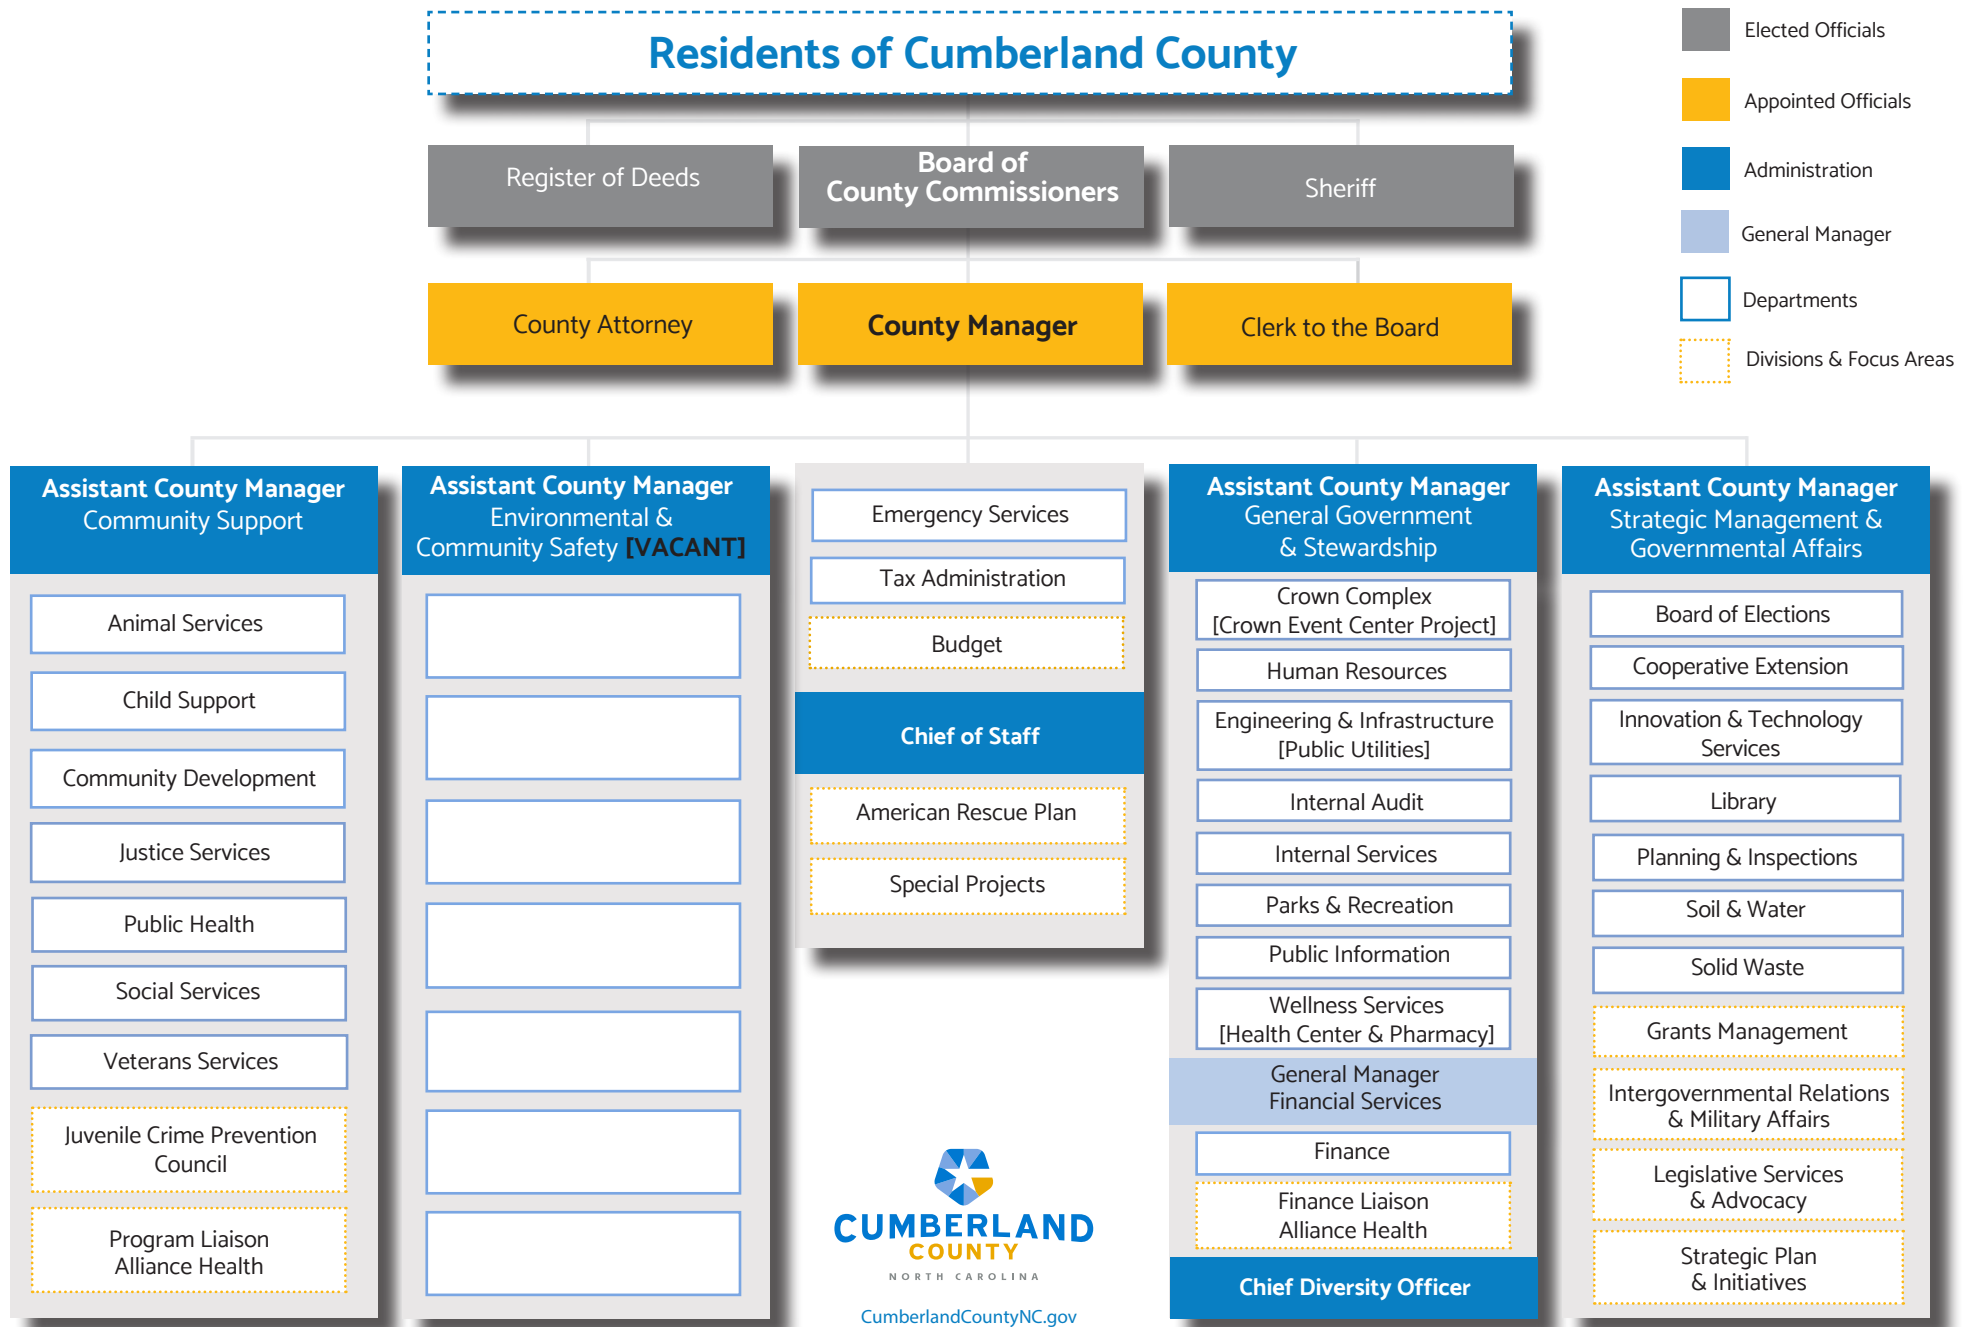

# Organizational Structure - Cumberland County, NC

- Elected Officials
- Appointed Officials
- Administration
- General Manager
- Departments
- Divisions & Focus Areas