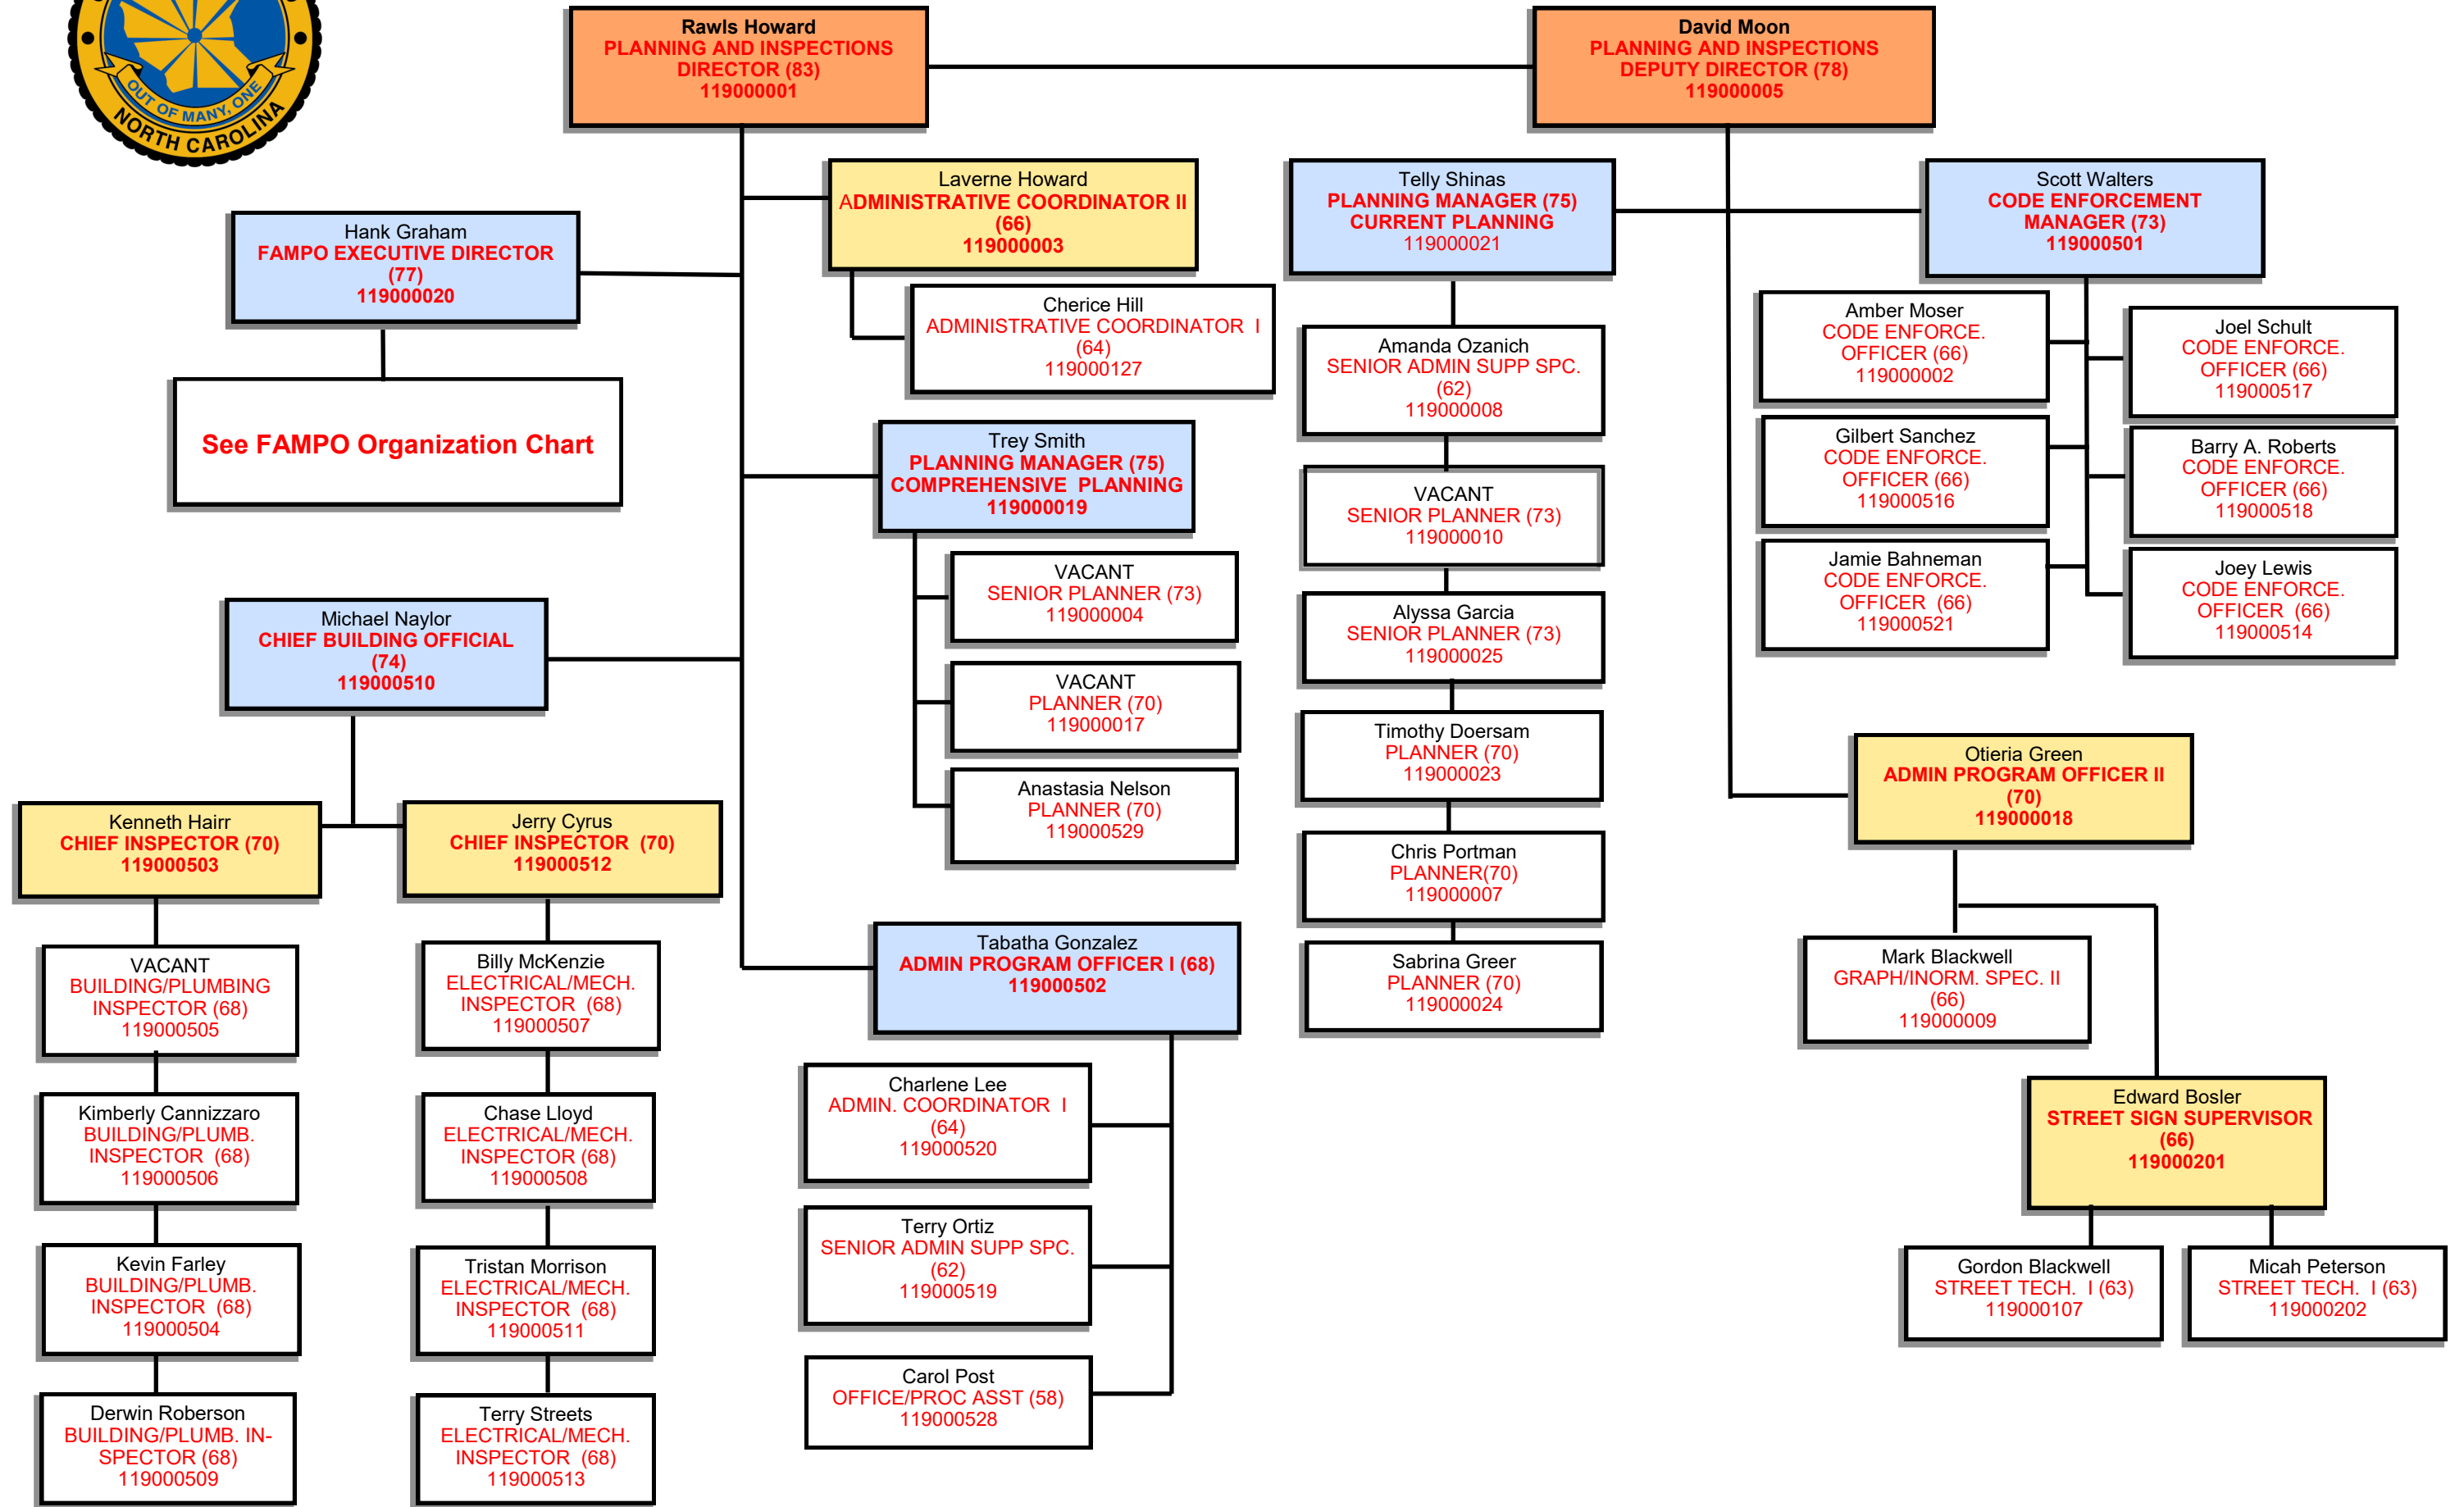

CUMBERLAND COUNTY PLANNING AND INSPECTIONS DEPT.

Administration
 Division Manager
 Supervisor