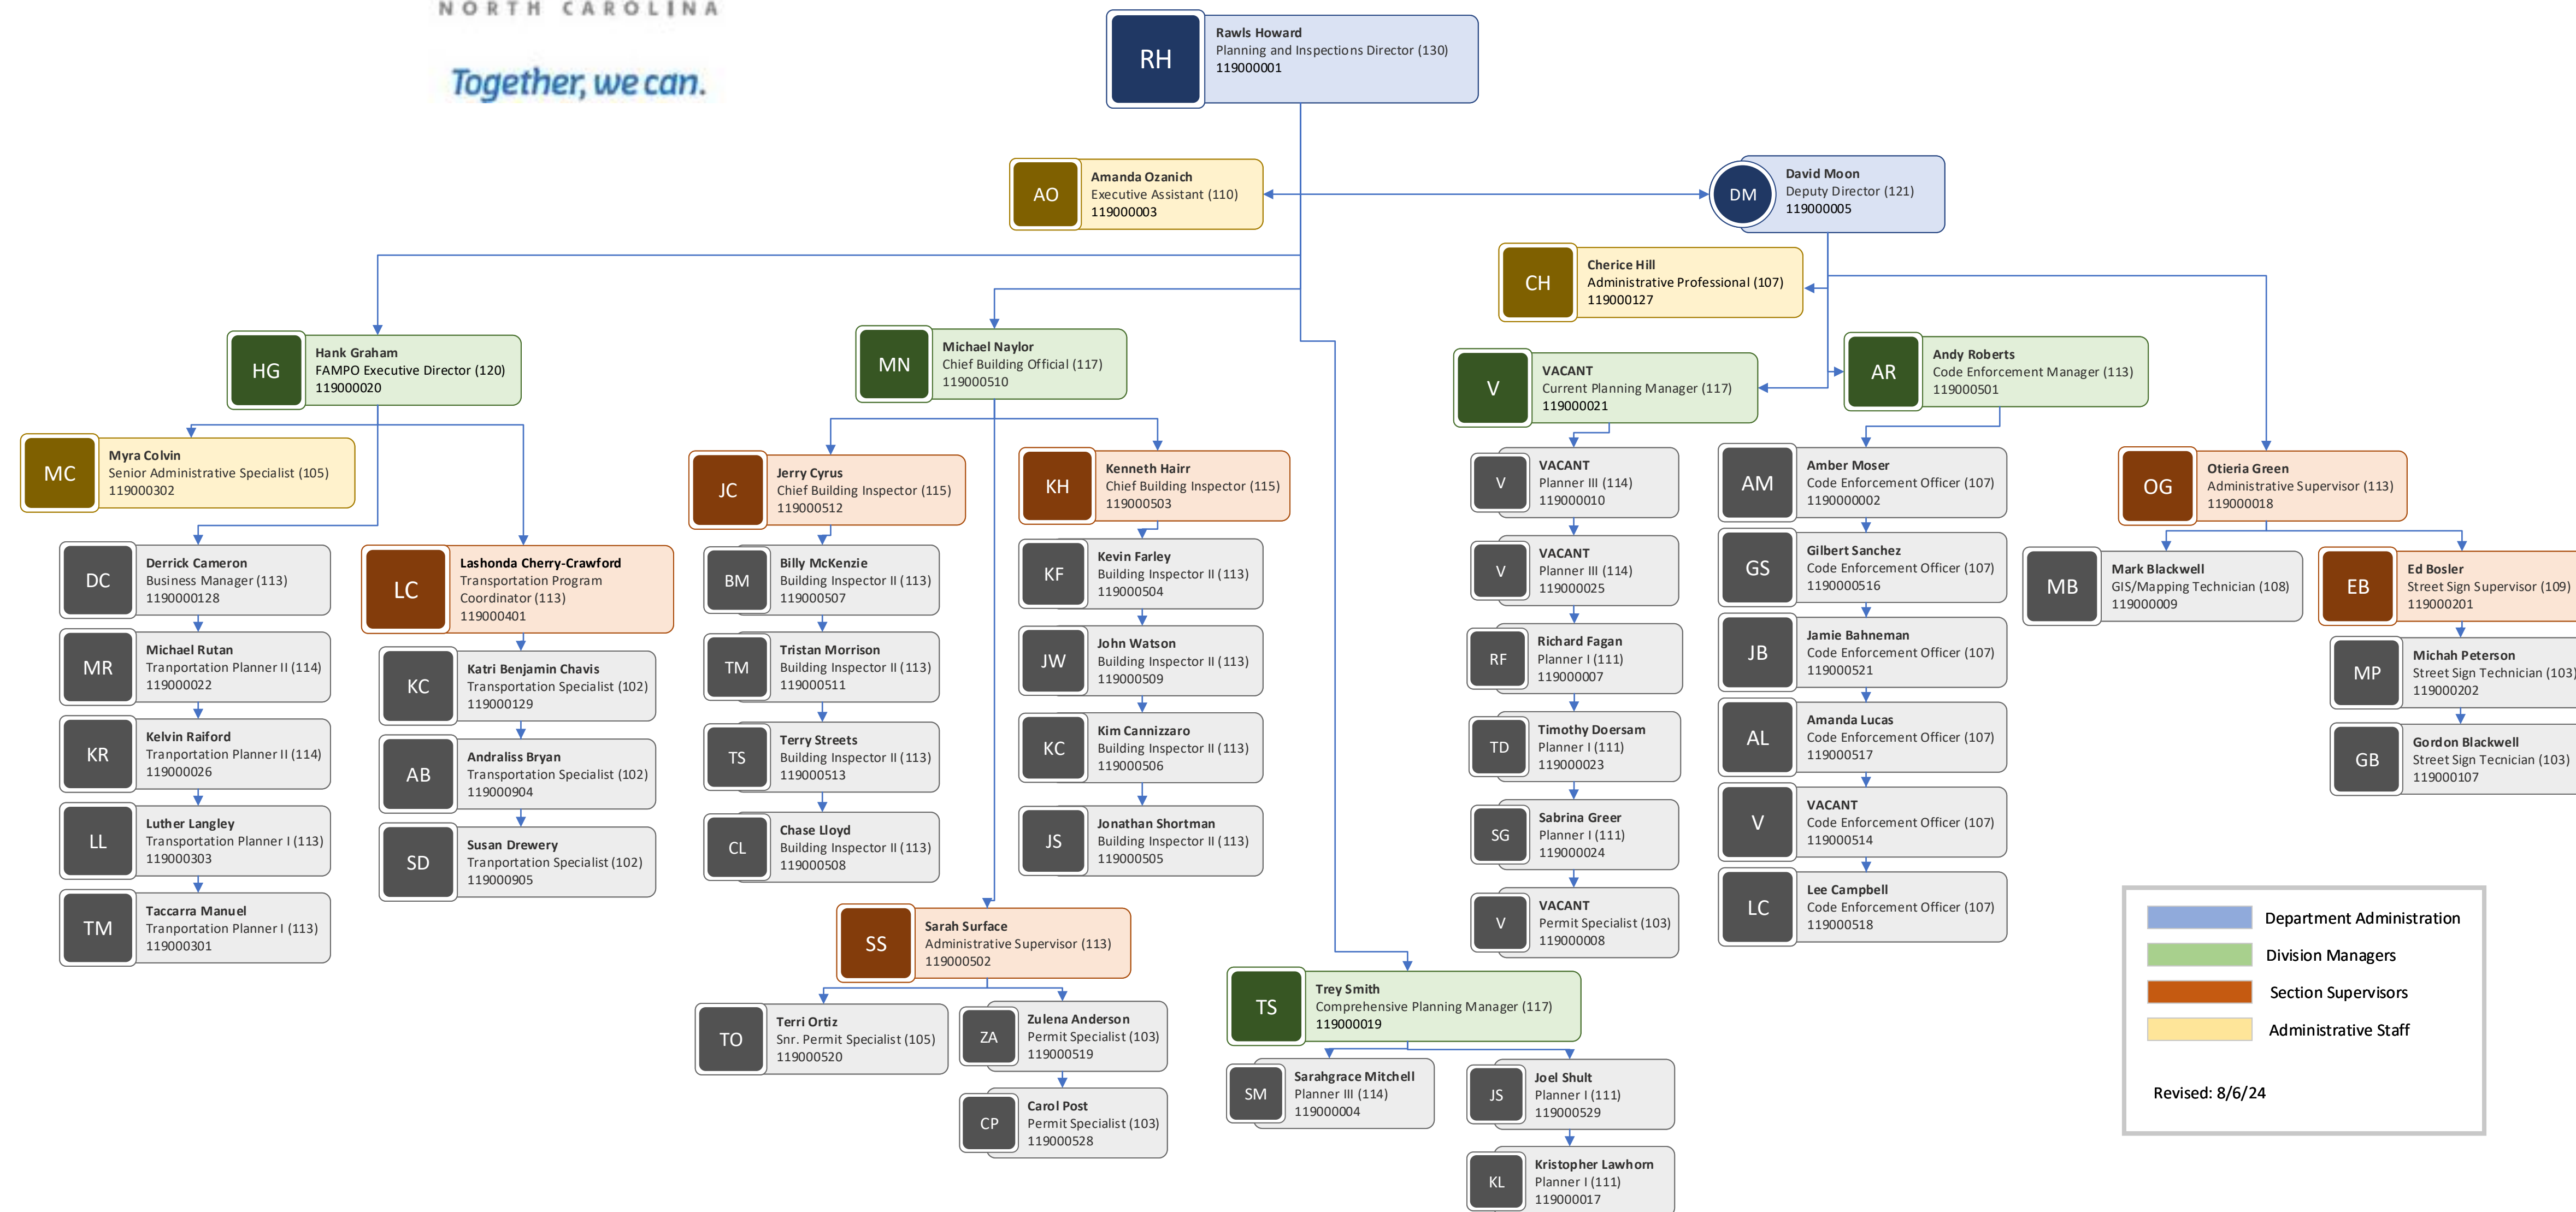

# Cumberland County Planning and Inspections Department Organizational Chart

■ Department Administration  
■ Division Managers  
■ Section Supervisors  
■ Administrative Staff

Revised: 8/6/24