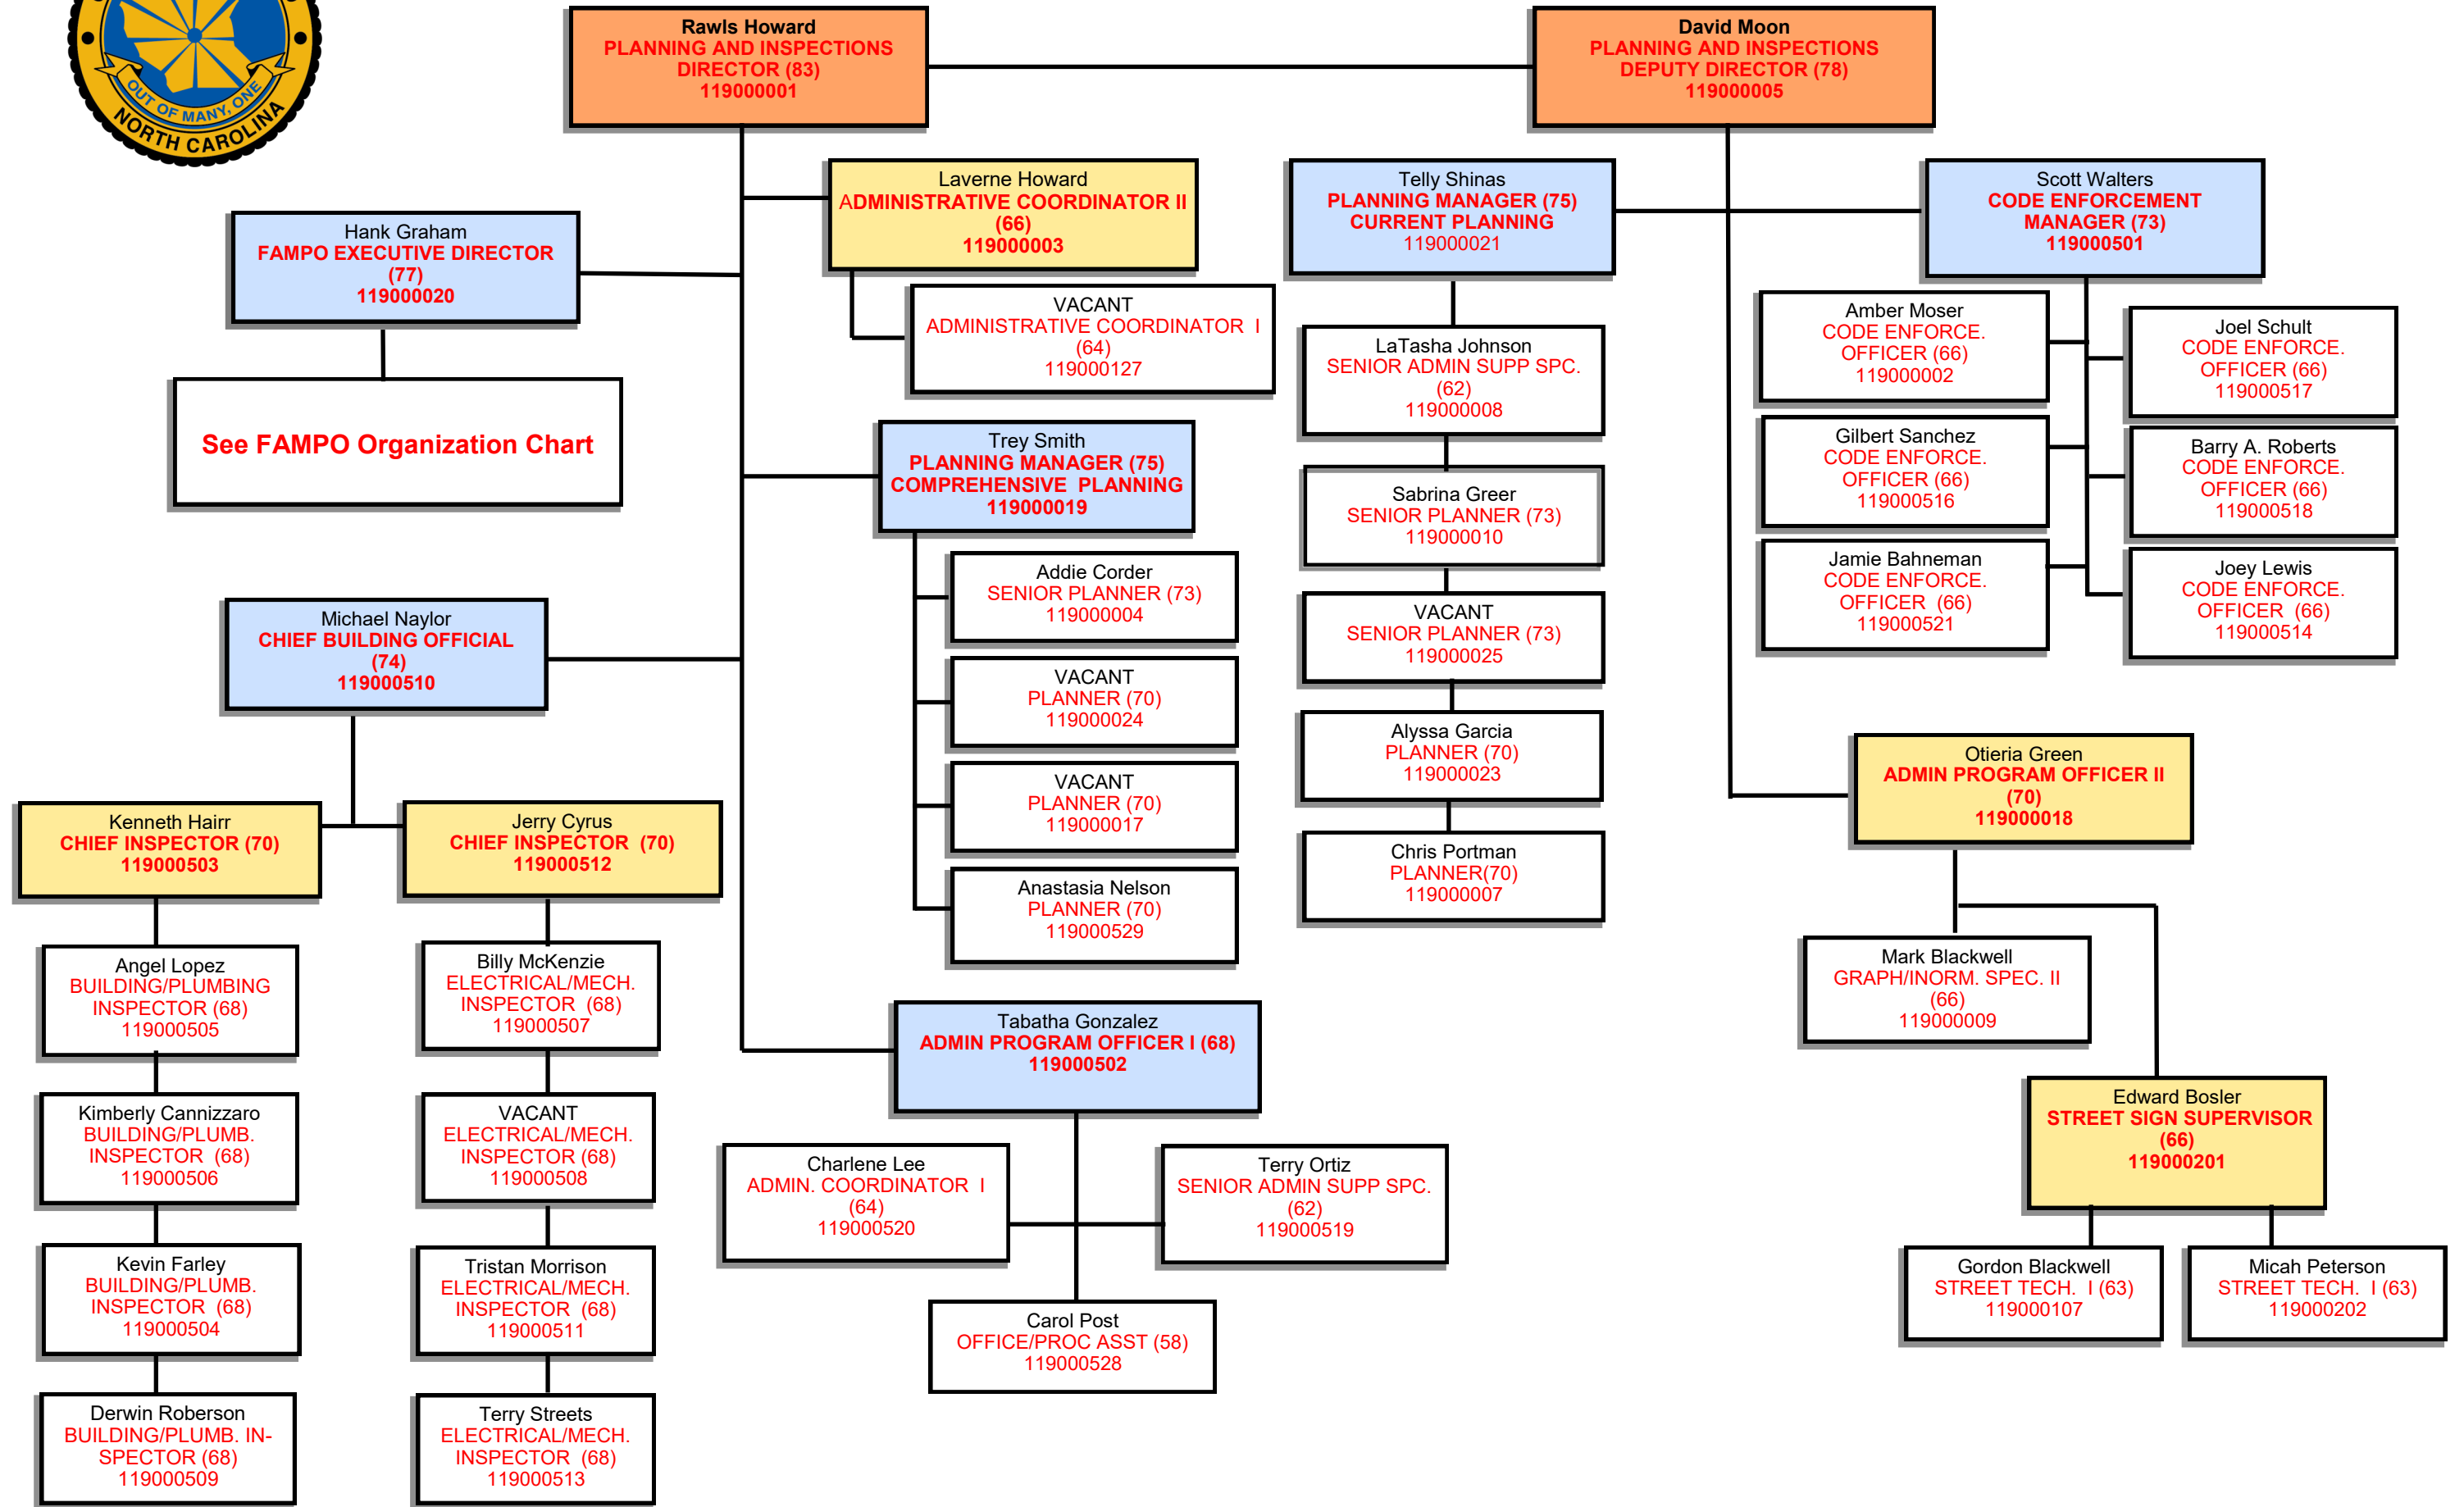

CUMBERLAND COUNTY PLANNING AND INSPECTIONS DEPT.

Administration
 Division Manager
 Supervisor