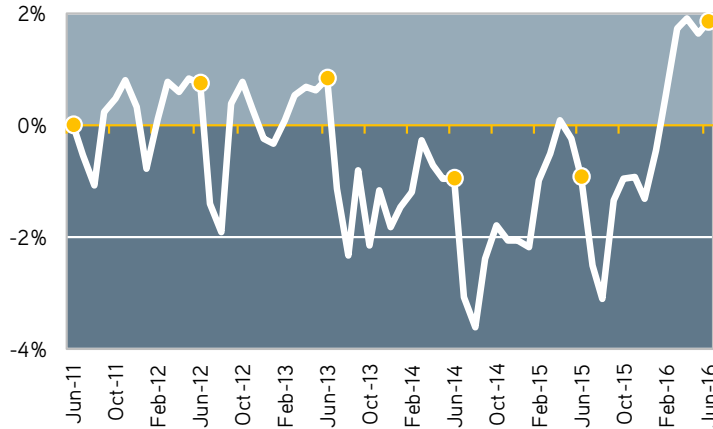

LABOR MARKET OVERVIEW

Cumberland Workforce Development Board

August 2016

Regional Labor Market Snapshot

5-Year Percent Change in Number Employed*

Cumberland Region

Source: LAUS, Labor & Economic Analysis, NC Dept. of Commerce

Trending

UNEMPLOYMENT*

June 2016

Cumberland Total = 8,275

	Current	Previous
Region	6.4%	5.9%
NC	5.2%	4.7%
US	5.1%	4.5%

June 2016 Unemployment Rates*

REGIONAL EMPLOYMENT*

Cumberland Total = 120,839