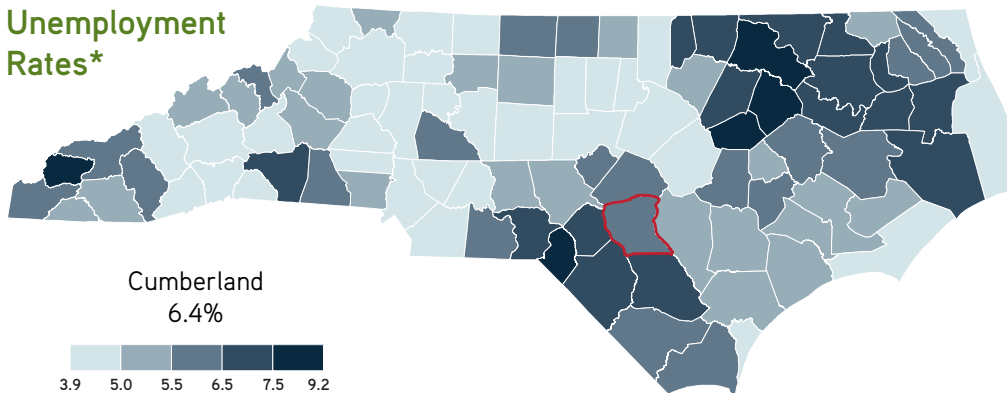

Trending

UNEMPLOYMENT*

June 2016

Cumberland Total = 8,275

	Current	Previous
Region	6.4%	5.9%
NC	5.2%	4.7%
US	5.1%	4.5%

June 2016 Unemployment Rates*

REGIONAL EMPLOYMENT*

Cumberland Total = 120,839